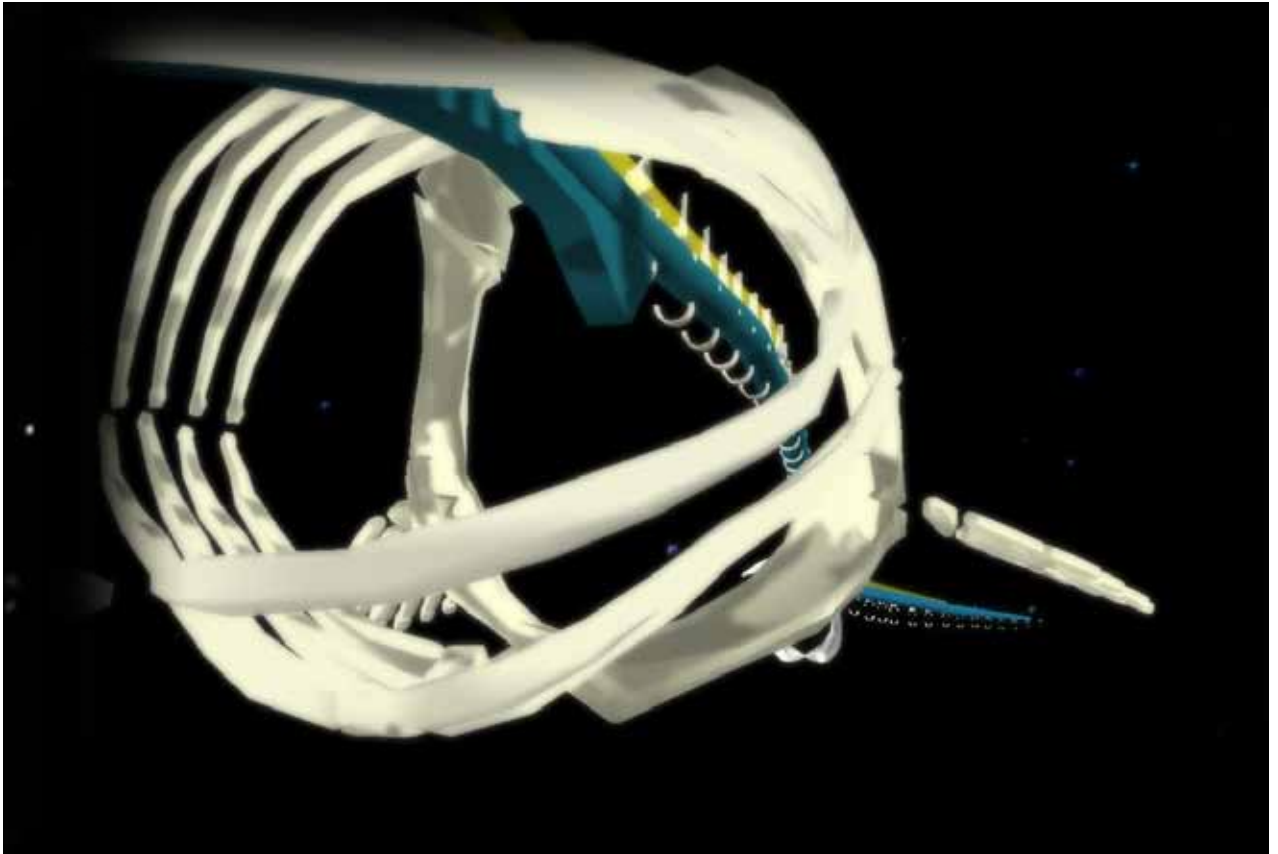

DYNAMICS OF LIFE

Press Information

www.dynamik-des-lebens.de
www.pxng.li

Dynamics of Life – A scientific, interactive walk-through exhibition

The new type of multimedia presentation entitled “Dynamics of Life“ gives a vividly realistic impression of evolution as the basis for the diversity of life. The interactive installation comprises a 3D environment that enables the development of life to be observed in motion. The changes in the living organisms can be tracked in real time and the objects can be rotated freely at will and viewed from all angles.

The presentation in the museum is given by a special projection system that creates an impression similar to a holographic image. The animal appears to float in mid-air. Navigation is performed with a user menu on a touchscreen. The object can be rotated, zoomed in on and zoomed out from. Individual parts of the animals' bodies can be lifted away from the rest, enabling them to be examined more closely. Among the components that can be displayed separately from one another are bone structure, muscle structures, and neural networks. Superimposed texts and pictures of fossils provide the visitor with additional information.

Projectsite
www.dynamik-des-lebens.de

Impression

Impressions

Screenshots

Screenshots

Screenshots

Screenshots